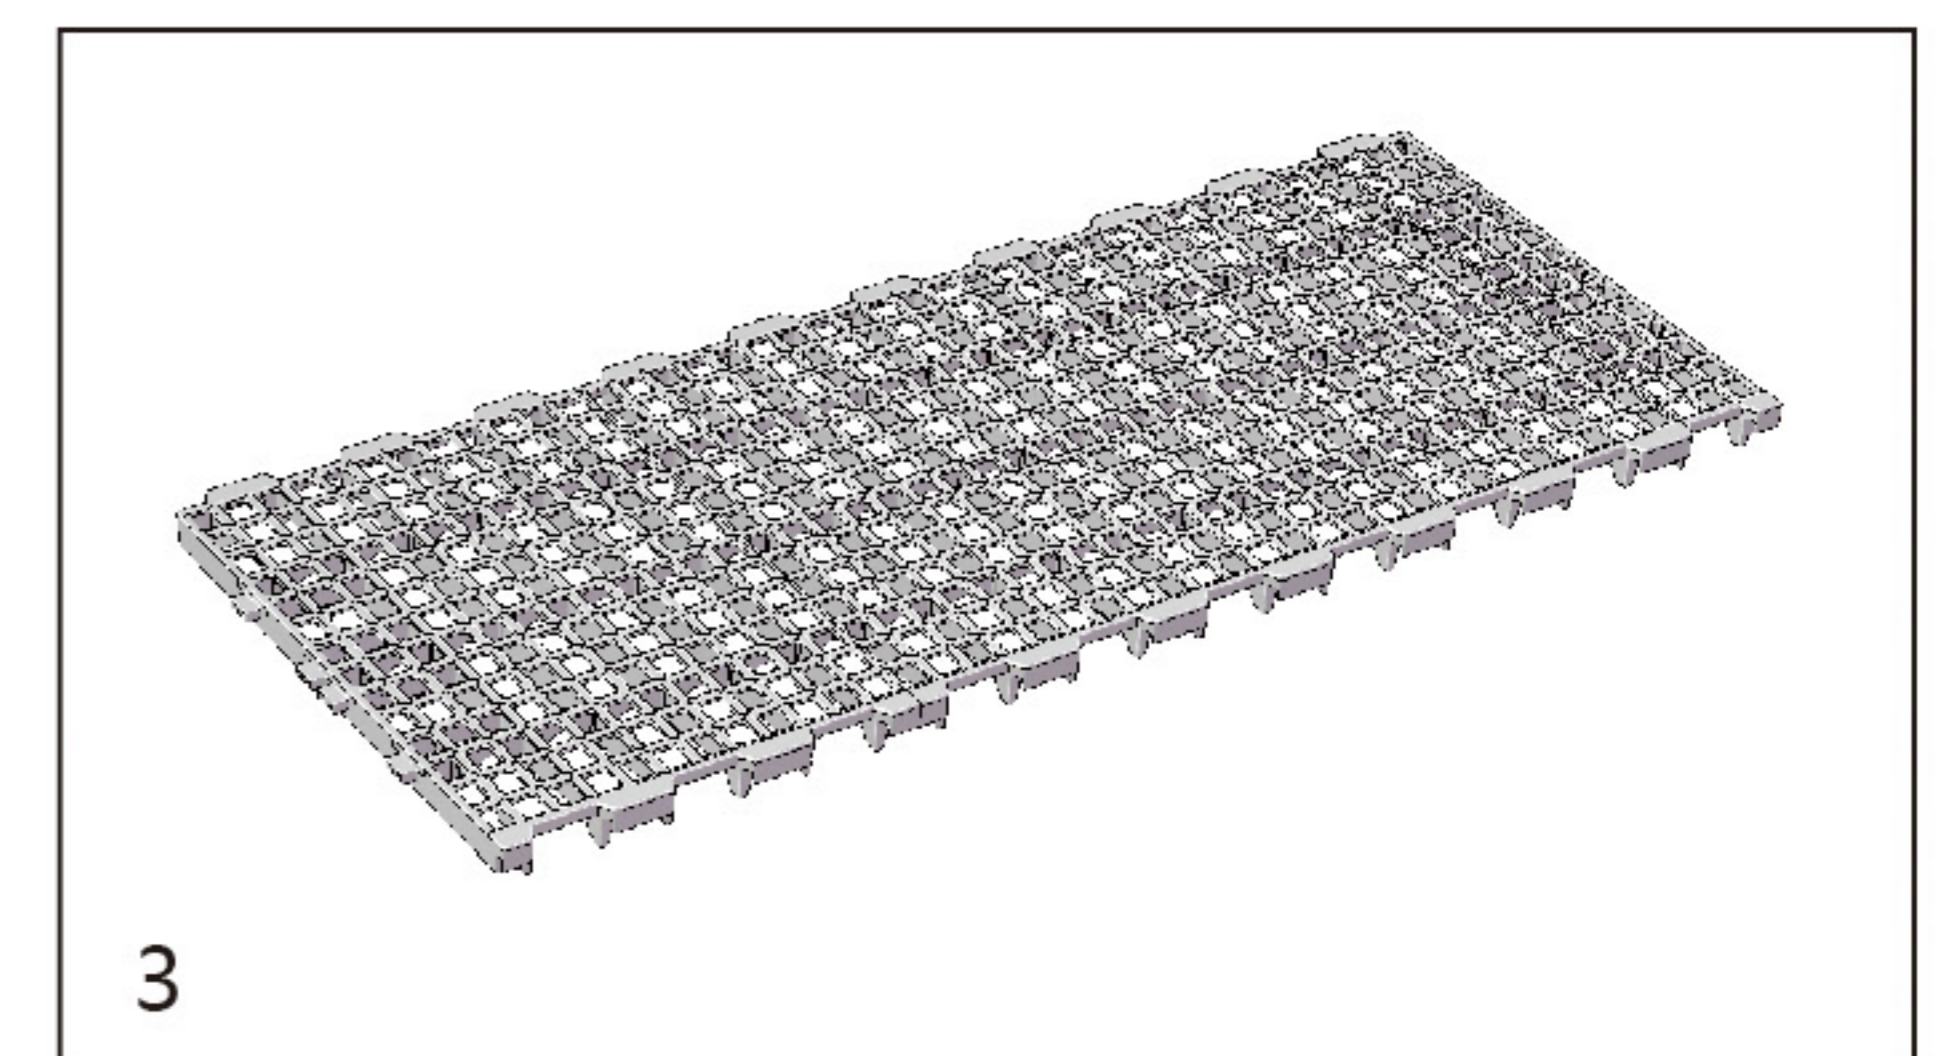

大牧人
Big Herdsman

大牧人新型禽舍地板 Plastic Slat System

地板系统主要针对种鸡饲养使用，地板下方储存粪便的同时可为鸡只提供干净舒适的生活环境。

The plastic slat system is mainly designed for breeders. Space under the plastic slat collects manure, ensuring a clean and comfortable environment for breeders.

青岛大牧人机械股份有限公司
Big Herdsman Machinery CO.,LTD

让养殖变得简单/可靠/环保/高效
Simple/Reliable/Green/Efficient

● 技术说明/Technical Description

- 适用于鸡鸭等禽类的养殖，坚固可靠，平整度可调。
- 合理设计，保证鸡只的正常交配。
- 无毒无味、耐老化、抗腐蚀且安装简单、易冲洗。
- 使用过程中不会产生毛刺，不易产生塑性变形。
- 能有效保持地板清洁，避免污染。
- Suitable for breeding poultry, firm and reliable, with adjustable flatness.
- Appropriate design to ensure proper mating of chickens.
- Non-toxic, aging resistant, corrosion resistant and easy to install and flush.
- No burrs created during use, unlikely plastic deformation.
- Plastic slats are kept clean effectively, free from contamination.

● 产品参数/Product Parameters

序号 NO.	尺寸：长*宽*高（mm） Dimensions: length × width × height	漏粪孔（mm） Manure discharge hole	漏粪孔数量 Number of manure discharge holes	漏粪率 Manure discharge rate
1	1000*500*40	24*20	448	45%
2	1000*500*40	40*23	320	60%
3	1200*500*40	24*20	560	45%