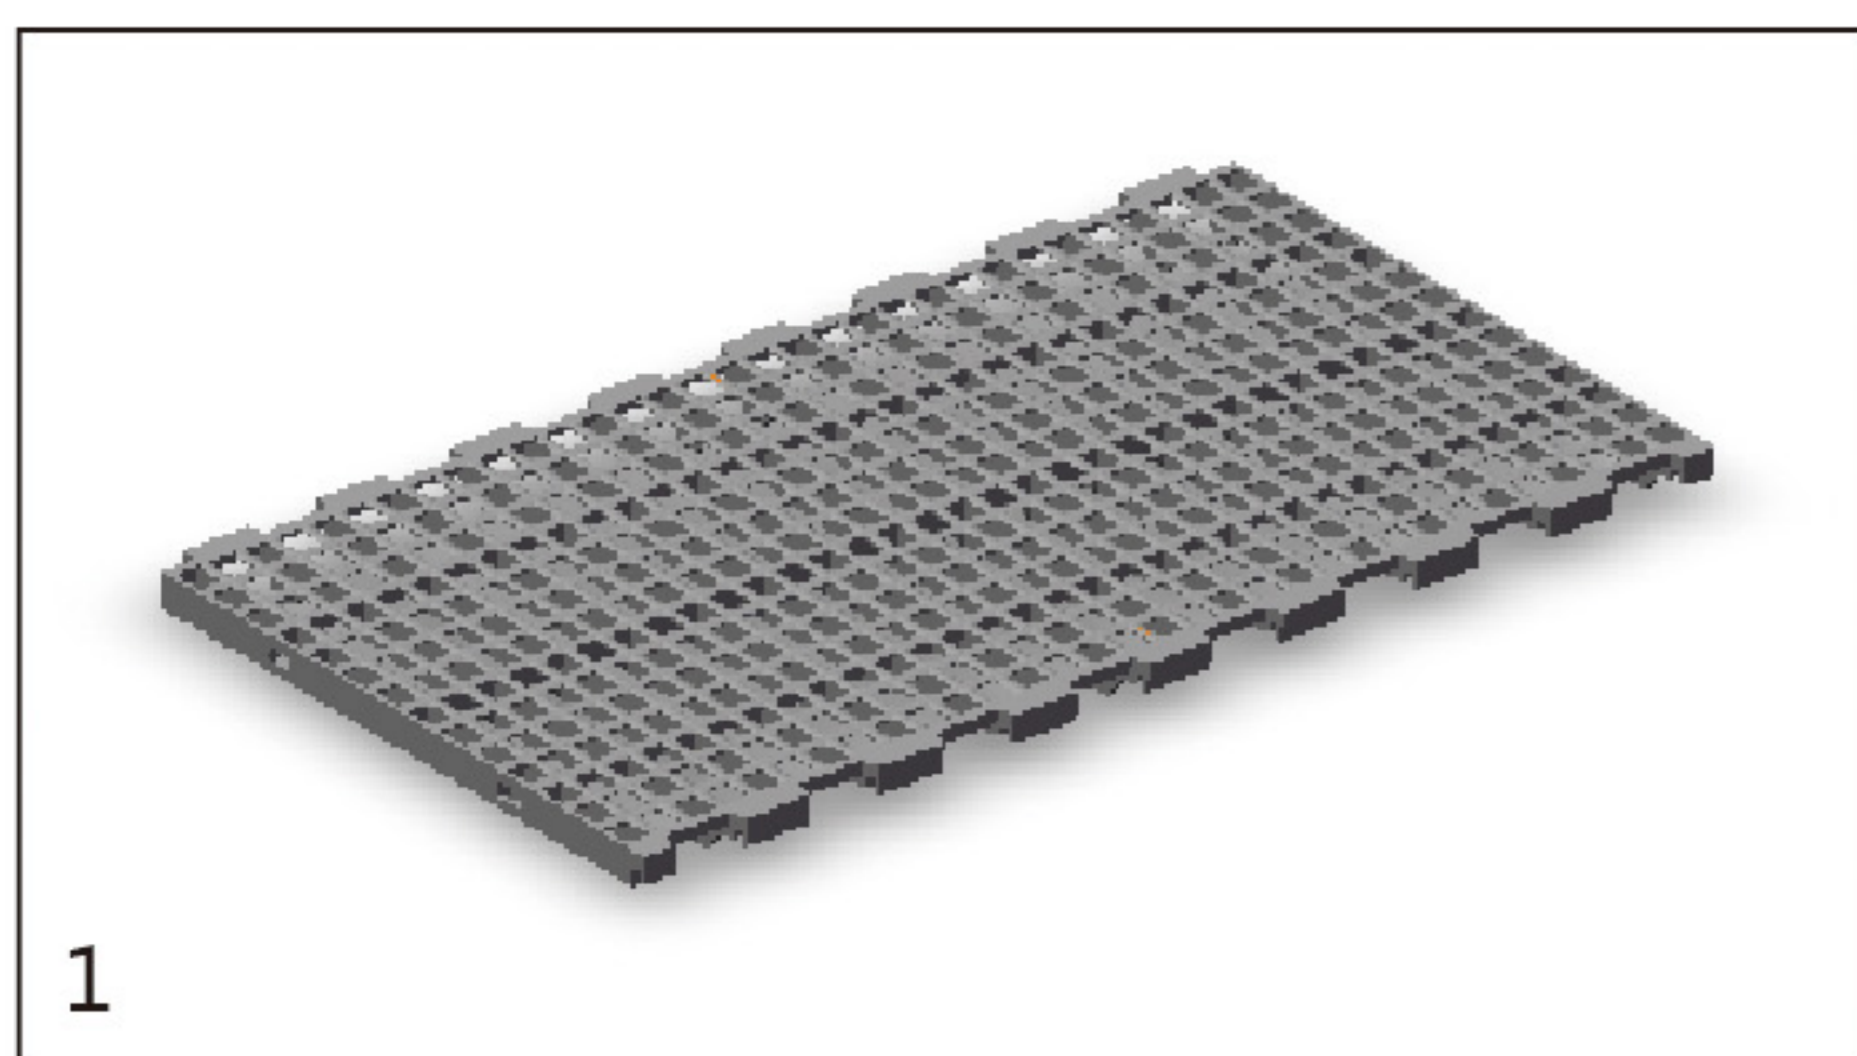

大牧人
Big Herdsman

大牧人新型禽舍地板 Plastic Slat System

地板系统主要针对种鸡饲养使用，地板下方储存粪便的同时可为鸡只提供干净舒适的生活环境。

The plastic slat system is mainly designed for breeders. Space under the plastic slat collects manure, ensuring a clean and comfortable environment for breeders.

青岛大牧人机械股份有限公司
Big Herdsman Machinery CO.,LTD

让养殖变得简单/可靠/环保/高效
Simple/Reliable/Green/Efficient

● 技术说明/Technical Description

- 适用于鸡鸭等禽类的养殖，坚固可靠，平整度可调。
- 合理设计，保证鸡只的正常交配。
- 无毒无味、耐老化、抗腐蚀且安装简单、易冲洗。
- 使用过程中不会产生毛刺，不易产生塑性变形。
- 能有效保持地板清洁，避免污染。
- Suitable for breeding poultry, firm and reliable, with adjustable flatness.
- Appropriate design to ensure proper mating of chickens.
- Non-toxic, aging resistant, corrosion resistant and easy to install and flush.
- No burrs created during use, unlikely plastic deformation.
- Plastic slats are kept clean effectively, free from contamination.

● 产品参数/Product Parameters

序号 NO.	尺寸：长*宽*高（mm） Dimensions: length × width × height	漏粪孔（mm） Manure discharge hole	漏粪孔数量 Number of manure discharge holes	漏粪率 Manure discharge rate
1	1000*500*40	24*20	448	45%
2	1000*500*40	40*23	320	60%
3	1200*500*40	24*20	560	45%