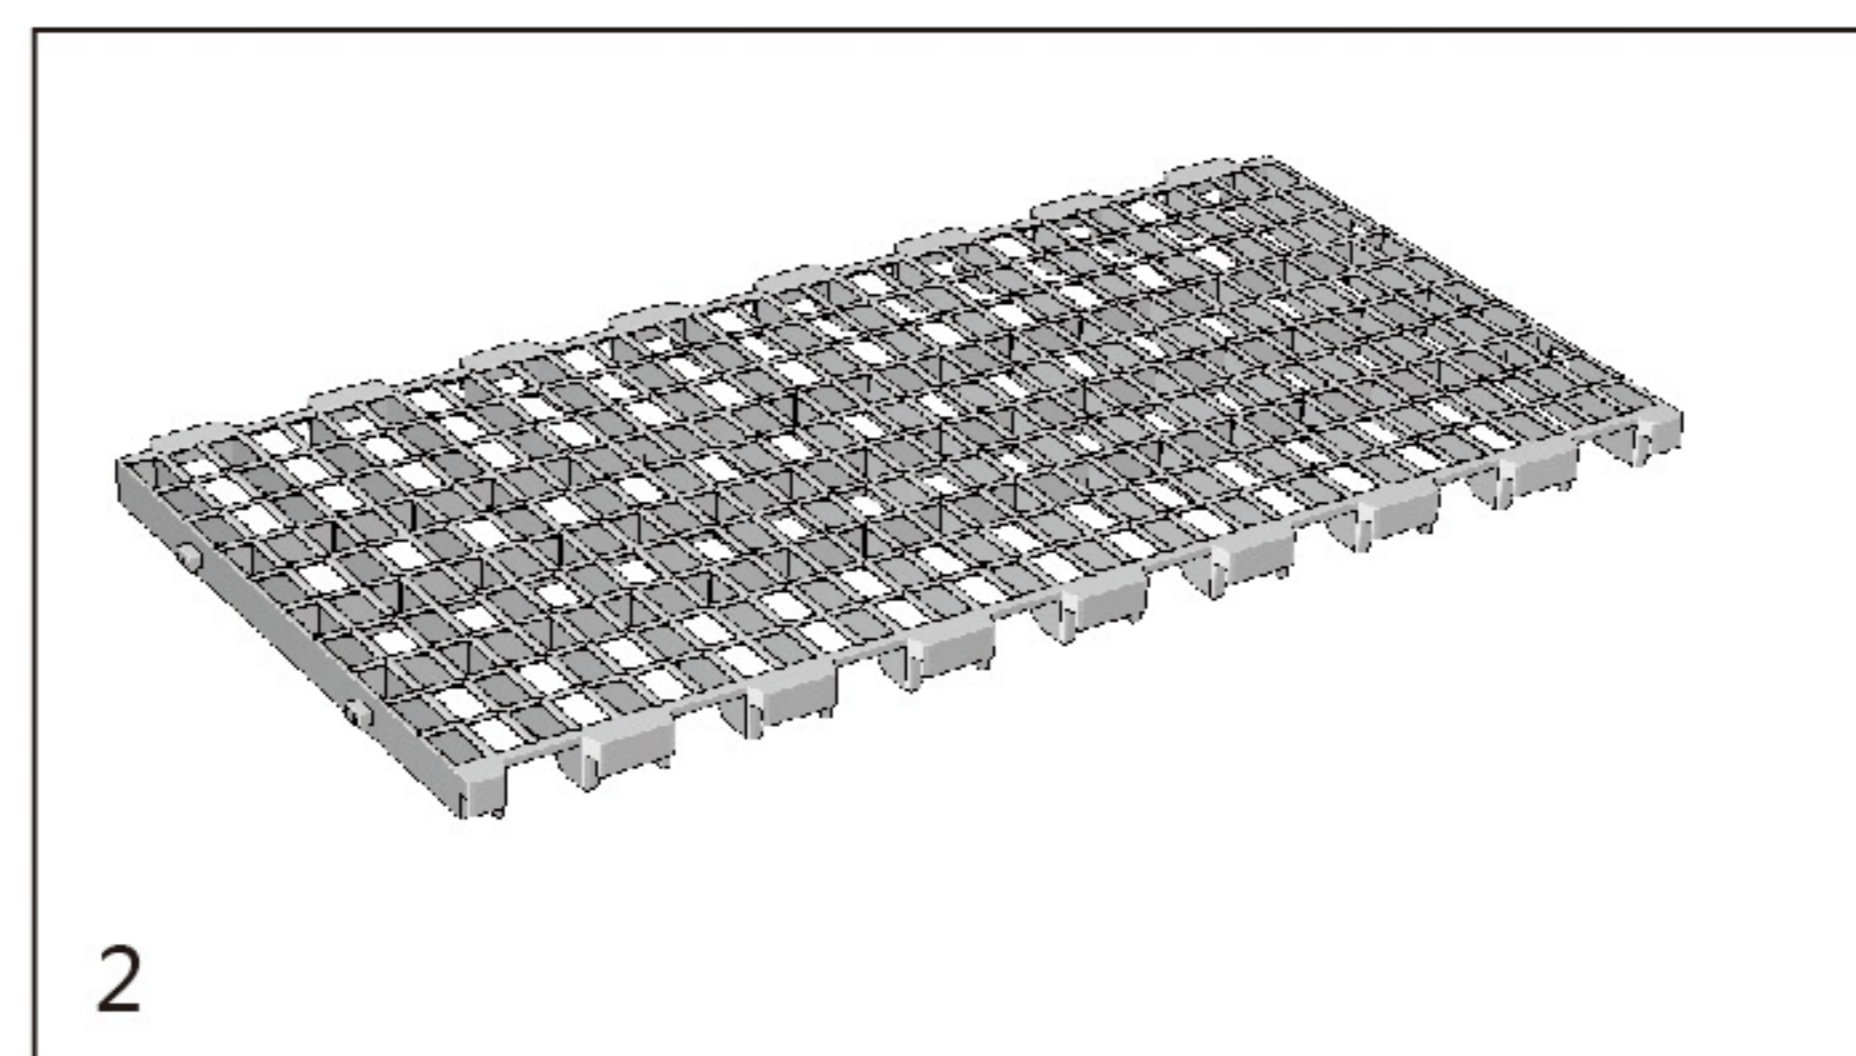

大牧人
Big Herdsman

大牧人新型禽舍地板 Plastic Slat System

地板系统主要针对种鸡饲养使用，地板下方储存粪便的同时可为鸡只提供干净舒适的生活环境。

The plastic slat system is mainly designed for breeders. Space under the plastic slat collects manure, ensuring a clean and comfortable environment for breeders.

青岛大牧人机械股份有限公司
Big Herdsman Machinery CO.,LTD

让养殖变得简单/可靠/环保/高效
Simple/Reliable/Green/Efficient

● 技术说明/Technical Description

- 适用于鸡鸭等禽类的养殖，坚固可靠，平整度可调。
- 合理设计，保证鸡只的正常交配。
- 无毒无味、耐老化、抗腐蚀且安装简单、易冲洗。
- 使用过程中不会产生毛刺，不易产生塑性变形。
- 能有效保持地板清洁，避免污染。
- Suitable for breeding poultry, firm and reliable, with adjustable flatness.
- Appropriate design to ensure proper mating of chickens.
- Non-toxic, aging resistant, corrosion resistant and easy to install and flush.
- No burrs created during use, unlikely plastic deformation.
- Plastic slats are kept clean effectively, free from contamination.

● 产品参数/Product Parameters

序号 NO.	尺寸：长*宽*高（mm） Dimensions: length × width × height	漏粪孔（mm） Manure discharge hole	漏粪孔数量 Number of manure discharge holes	漏粪率 Manure discharge rate
1	1000*500*40	24*20	448	45%
2	1000*500*40	40*23	320	60%
3	1200*500*40	24*20	560	45%